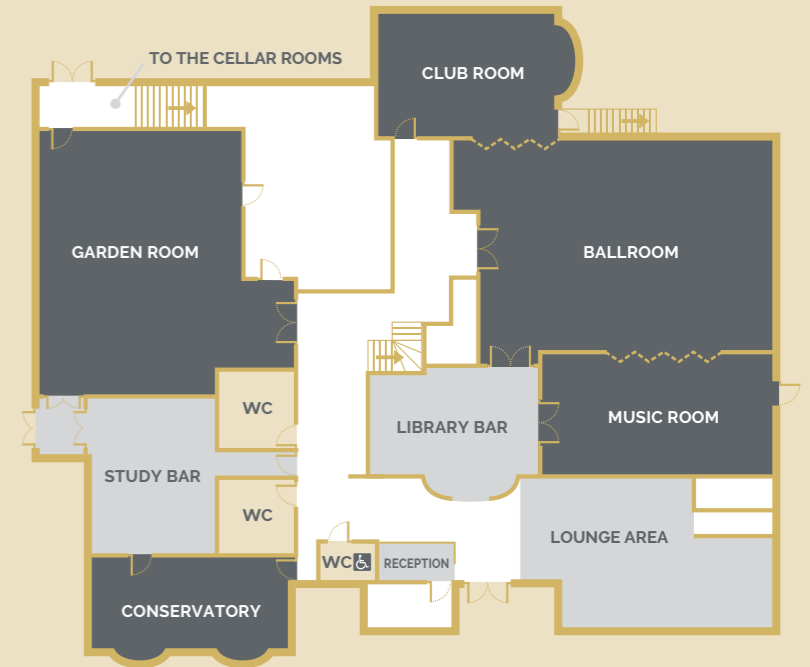

This lower ground floor space is separate from the main hotel and holds up to 110 guests. With cloakrooms, toilets, meeting room and bar, it's a versatile space for launch events and networking evenings.

HARTSFIELD MANOR CONFERENCE WING FLOOR PLAN

NOT TO SCALE

GROUND FLOOR

HARTSFIELD MANOR SEATING CONFIGURATION

THEATRE

CLASSROOM

DINING

BOARDROOM

CABARET

U SHAPE

LOWER GROUND FLOOR

REIGATE MANOR FLOOR PLAN

NOT TO SCALE

THE CELLAR ROOMS

REIGATE MANOR SEATING CONFIGURATION

THEATRE

CLASSROOM

BOARDROOM

CABARET

DINING

U SHAPE