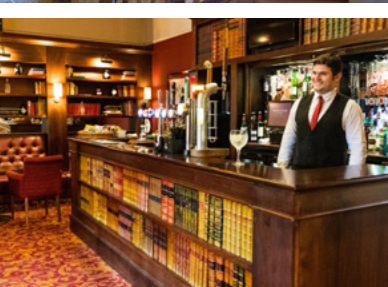

Reigate Manor

A substantial Georgian manor house

Situated in an unbeatably convenient location, Reigate Manor is just a short stroll from the bustling town centre and just a few minutes' drive from the M25.

As well as the ideal base for exploring the array of local walks and must see attractions within the Surrey Hills, this is the perfect venue for your next party, conference, or family celebration.

At a glance

50 ensuite bedrooms	Free high speed fibre-optic wi-fi
À la carte restaurant	Garden terrace and parking
Lounge and bar menu	Weddings and parties
Afternoon tea	Conferences and events
Sunday carvery lunch	1 mile from J8 of the M25
The Cellar Rooms party venue	8 miles from Gatwick Airport

To book, or for more information, call **01737 240125** or visit www.reigatemanor.co.uk