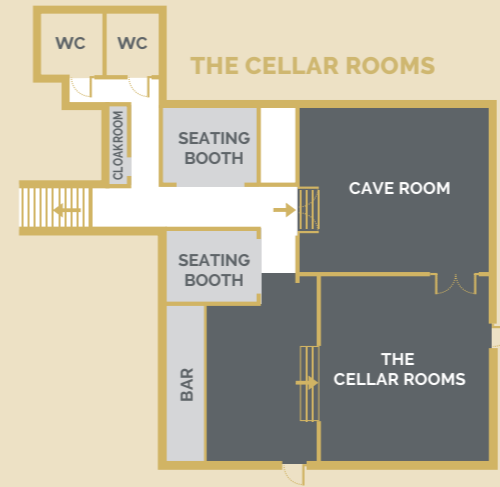

This lower ground floor space is separate from the main hotel and holds up to 110 guests. With cloakrooms, toilets, meeting room and bar, it's a versatile space for launch events and networking evenings.

HARTSFIELD MANOR CONFERENCE WING FLOOR PLAN

NOT TO SCALE

GROUND FLOOR

HARTSFIELD MANOR SEATING CONFIGURATION

THEATRE

CLASSROOM

DINING

BOARDROOM

CABARET

U SHAPE

LOWER GROUND FLOOR

REIGATE MANOR FLOOR PLAN

NOT TO SCALE

THE CELLAR ROOMS

REIGATE MANOR SEATING CONFIGURATION

THEATRE

CLASSROOM

BOARDROOM

CABARET

DINING

U SHAPE