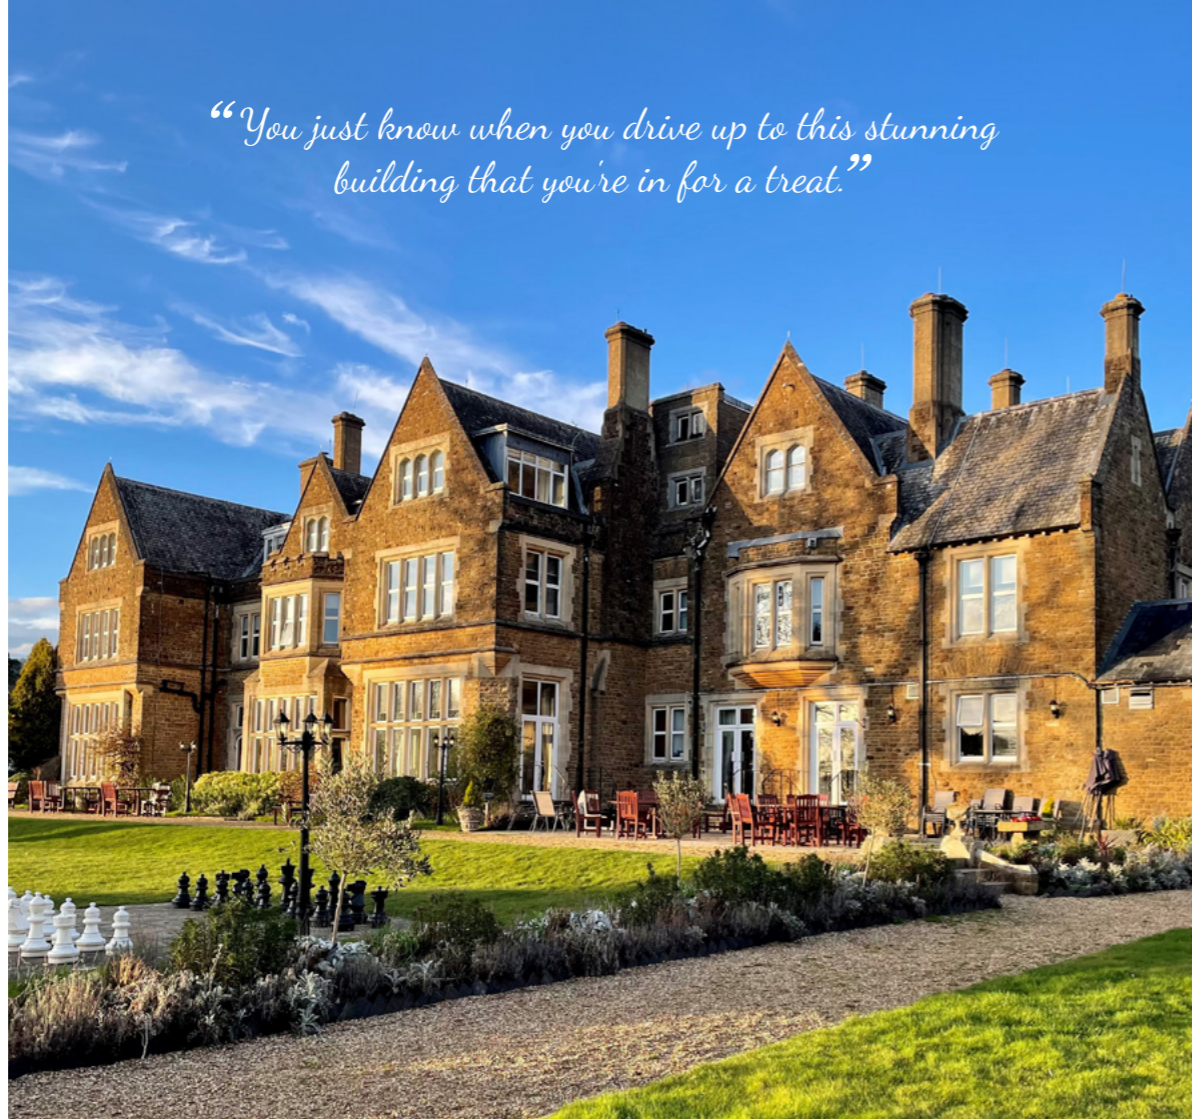

MANOR
COLLECTION

“You just know when you drive up to this stunning building that you’re in for a treat.”

Hartsfield Manor

An elegant Victorian manor house

Step inside Hartsfield Manor and you’ll marvel at how the Victorian grandeur gracefully absorbs the modern comforts and facilities at this impressive stately home.

Set in 16 acres of Surrey countryside and surrounded by lawns and a garden terrace, the setting is undeniably tranquil and relaxing.

At a glance

50 ensuite bedrooms	Gardens, grounds and parking
À la carte restaurant	Croquet lawn and gazebo
Lounge and bar menu	Weddings and parties
Afternoon tea	Conferences and events
Free high speed fibre-optic wi-fi	5 miles from J8 of the M25
Complimentary gym	9 miles from Gatwick Airport

To book, or for more information, call **01737 845300** or visit www.hartsfieldmanor.co.uk

Reigate Manor

A substantial Georgian manor house

Situated in an unbeatably convenient location, Reigate Manor is just a short stroll from the bustling town centre and just a few minutes' drive from the M25.