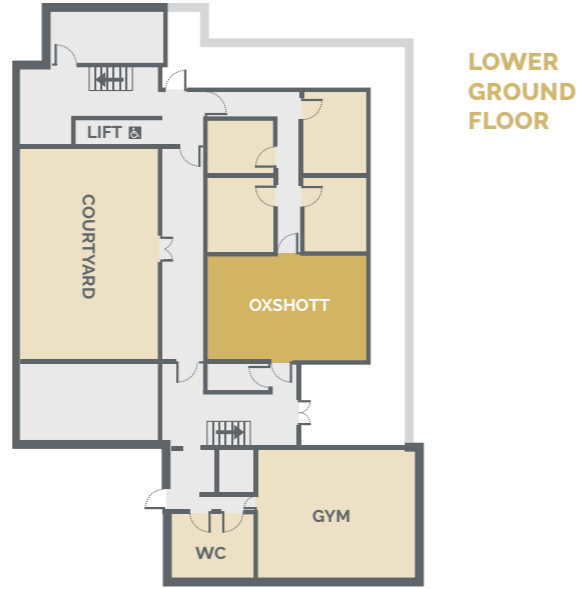

This lower ground floor space is separate from the main hotel and holds up to 110 guests. With cloakrooms, toilets, meeting room and bar, it's a versatile space for launch events and networking evenings.

HARTSFIELD MANOR CONFERENCE WING FLOOR PLAN

NOT TO SCALE

GROUND FLOOR

HARTSFIELD MANOR SEATING CONFIGURATION

THEATRE

CLASSROOM

DINING

BOARDROOM

CABARET

U SHAPE

LOWER GROUND FLOOR

REIGATE MANOR FLOOR PLAN

NOT TO SCALE

THE CELLAR ROOMS

REIGATE MANOR SEATING CONFIGURATION

THEATRE

CLASSROOM

BOARDROOM

CABARET

DINING

U SHAPE